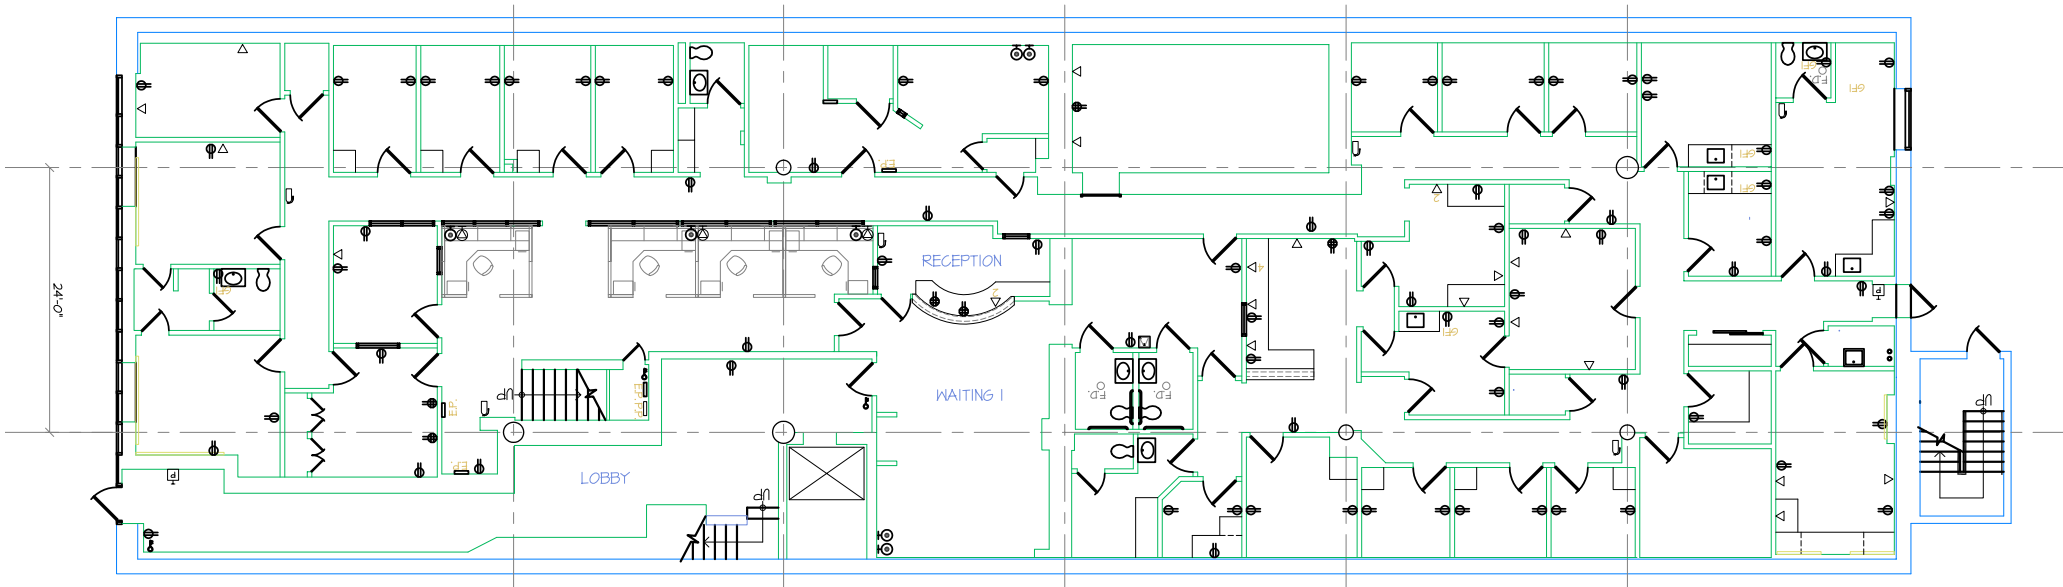

560 Broad Street
Newark, NJ 07102

1st Floor - 8,344 SF

Broad Street Entrance

For a private viewing of this property call now at:
844-763-9275 or email
leasing@newarkofficespace.com

NewarkOfficeSpace.com

Prime Office Space in Newark's Finest Business Districts